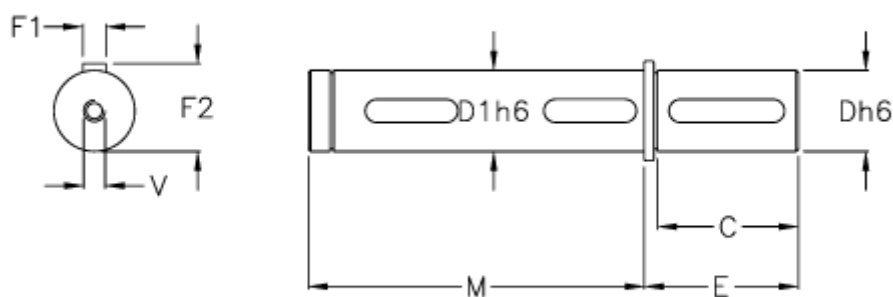

Data Sheet

Article number: 39710750130

Description: single outputshaft for W 75 Ø30

Measures

C	= 60	N = 199
D	= 28	V = M8x20
D1	= 30	
Description	= -	
E	= 65	
F1	= 8	
F2	= 31	
M	= 134	